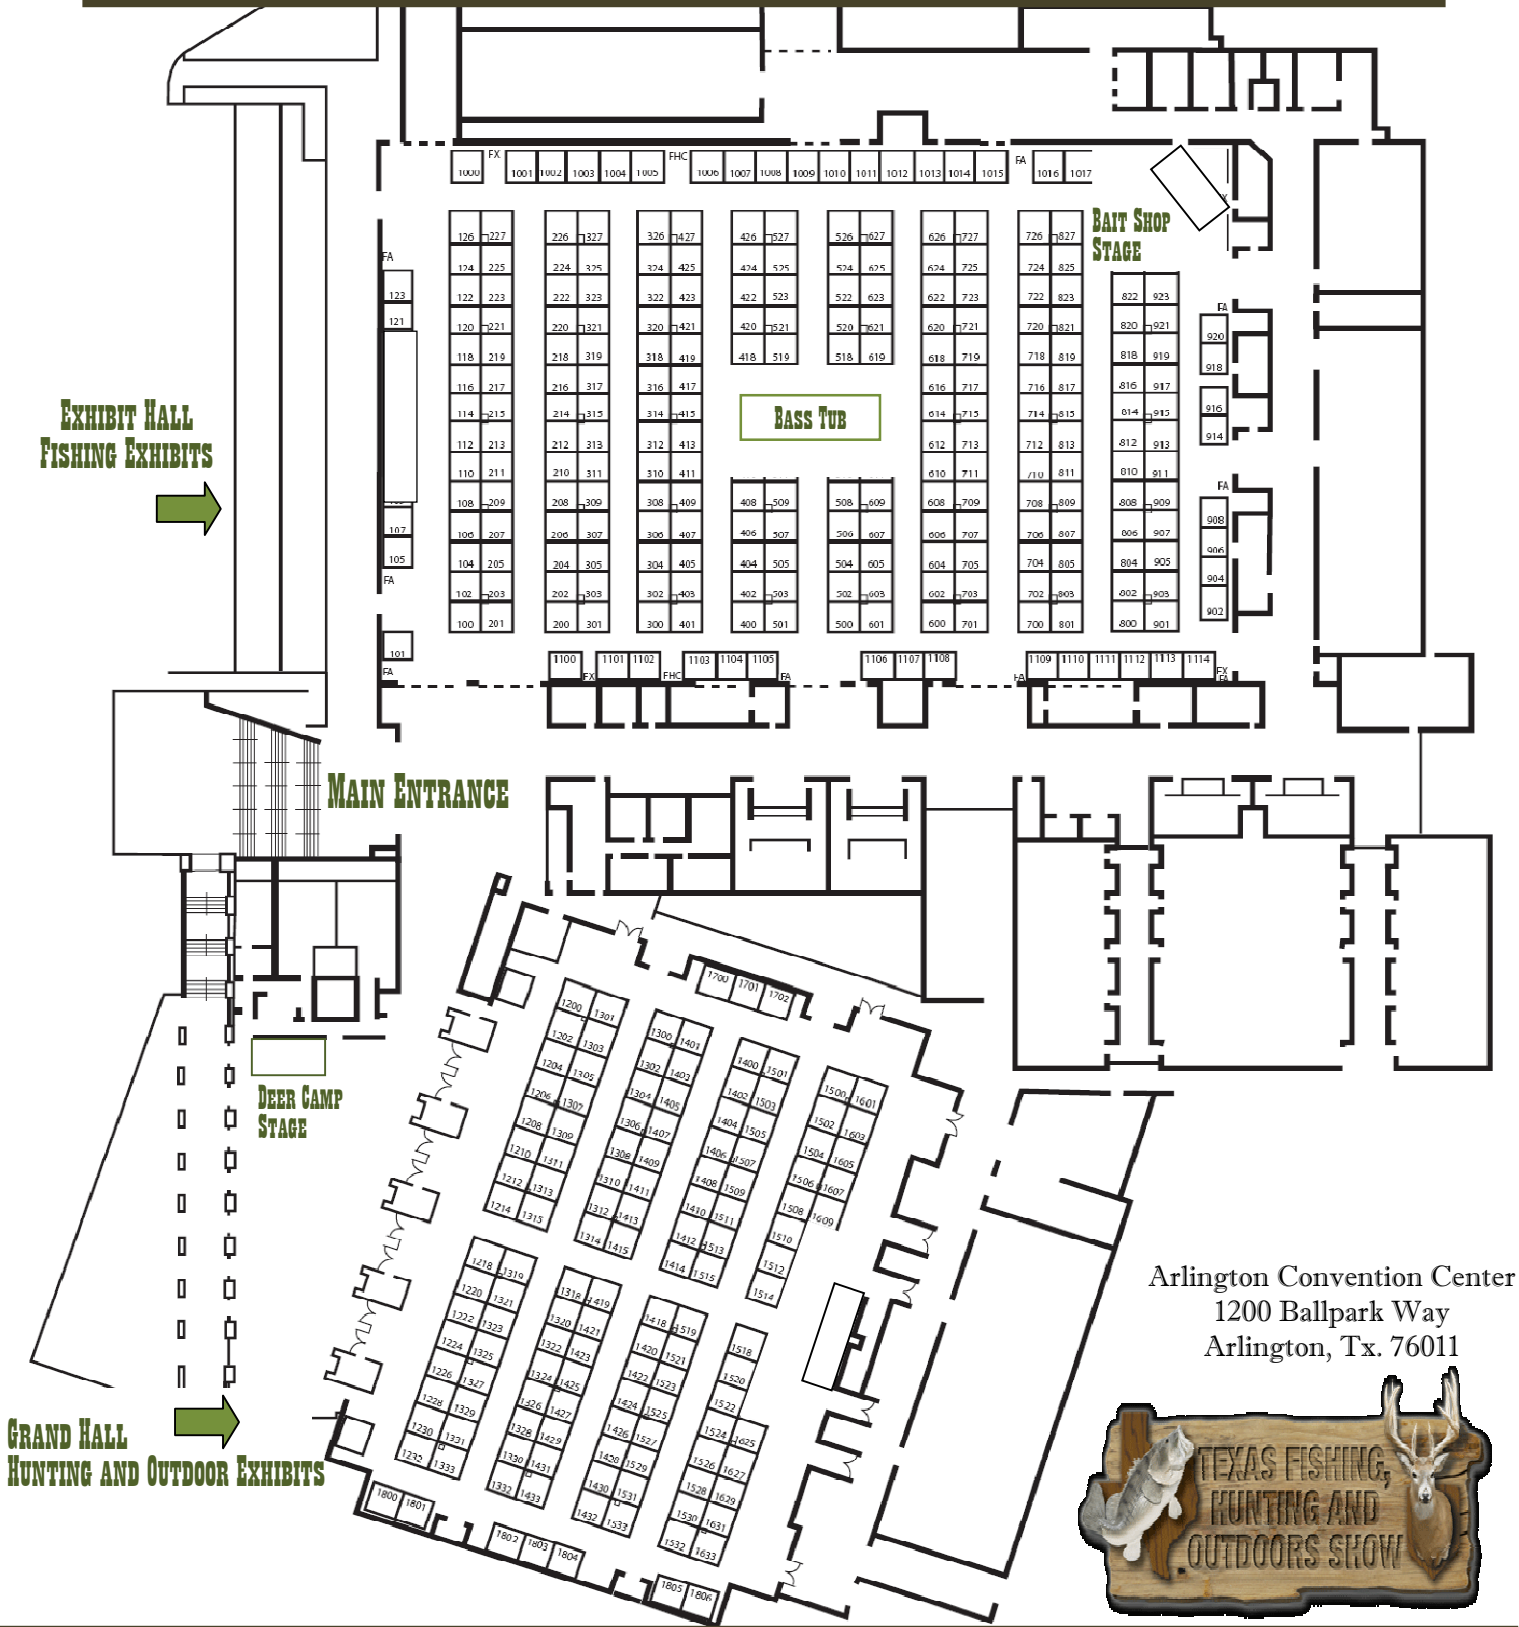

# 2010 Exhibitor Floor Plan

Arlington Convention Center  
 1200 Ballpark Way  
 Arlington, Tx. 76011